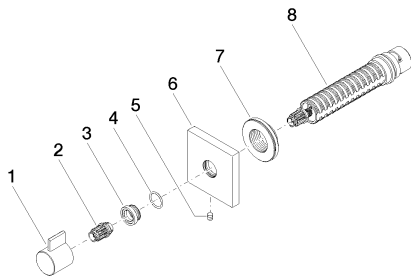

### Required article

NO IMAGE

AVAILABLE

35 608 970-90 0010

Rough for volume control 3/4"

Bathtub - Symetrics

Volume Control counter-clockwise closing 3/4" - polished chrome

Article number: 36 608 985-00

### Spare parts list

Number	Item Number	Designation	Number of units
1	09 20 98 002-00	handle	1
2	09 12 12 005 90	fixing cap	1
3	09 12 12 043-00	base	1
4	09 14 10 017 90	seal	1
5	04 31 11 004 00 90	pin	1
6	09 27 98 014-00	rosette	1
7	09 21 02 151 90	sleeve	1
8	90 90 03 128 00 90	top	1