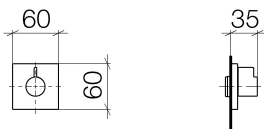

## Bathtub - Symetrics

Volume Control counter-clockwise closing 3/4" - polished chrome

Article number: 36 608 985-00

- Flange 2-3/8" x 2-3/8"
- Ceramic disc cartridge
- (ADA)

polished chrome

Accessory is required for this item.

## Dimensional drawing

All dimensions in mm / inch = mm x 0,0394

Bathtub - Symetrics

Volume Control counter-clockwise closing 3/4" - polished chrome

Article number: 36 608 985-00

## Bathtub - Symetrics

Volume Control counter-clockwise closing 3/4" - polished chrome

Article number: 36 608 985-00

### Required article

NO IMAGE

AVAILABLE

35 608 970-90 0010

Rough for volume control 3/4"

Bathtub - Symetrics

Volume Control counter-clockwise closing 3/4" - polished chrome

Article number: 36 608 985-00